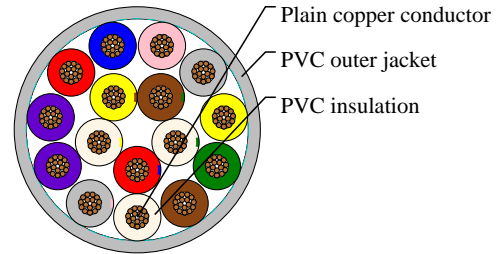

## LiYY PVC Data Cable

## APPLICATIONS

LiYY cables are data transmission cables which have been developed from well proven types based on the specification VDE 0812. For use in flexible or stationary applications under low mechanical stress with free movement without any tensile stress, loads or forced movements in dry, moist and wet conditions. Commonly used as control and signal cables in the electronics of computers systems, electronic control equipment, office machines and measurement devices in the tool making and machine industries. LiYY is recommended when a small outer diameter is required. Not permitted for outdoor use.

## DIMENSION AND PARAMETERS

No. of Cores × Cross-sectional Area	AWG Size	Approx. Overall Diameter	Nominal Copper Weight	Approx. Weight
No. × mm <sup>2</sup>		mm	kg/km	kg/km
16x0.5	20(16/32)	10.0	77	168